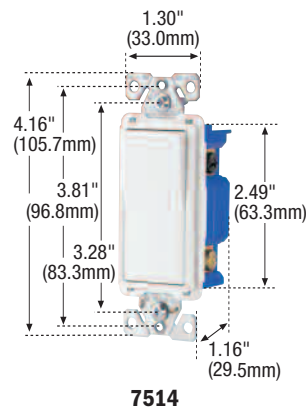

B-3 Decorator Devices

TESTING & CODE COMPLIANCE

- UL and cUL Listed, meets all UL 20 requirements, (file no. E18704).
- UL verified to Federal Specification WS-896-E (7504, 7514).

MATERIAL CHARACTERISTICS

Meets flammability requirements per UL 94, V0 rated. Temperature Rating: -20°C to 60°C.