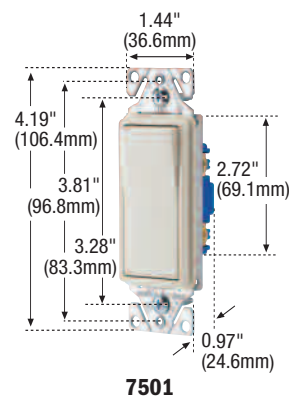

B-3 Decorator Devices

TESTING & CODE COMPLIANCE

- UL and cUL Listed, meets all UL 20 requirements, (file no. E18704).
- UL verified to Federal Specification WS-896-E (7504, 7514).

MATERIAL CHARACTERISTICS

Meets flammability requirements per UL 94, V0 rated. Temperature Rating: -20°C to 60°C.